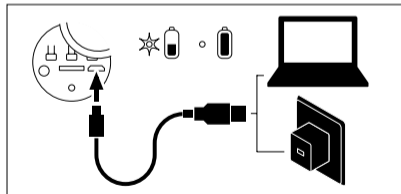

TWS

	1		2
1			
2			
3			3s
4			x2
5	 "Right channel"		 "Left channel"

1		2
x2		

¿CÓMO CARGAR?