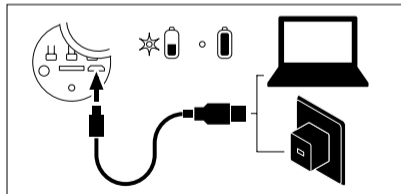

TWS

1			2	
1				
2				
3				3s
4				x2
5	 "Right channel"		 "Left channel"	

1			2	
		x2		

KAIP ĮKRAUTI?