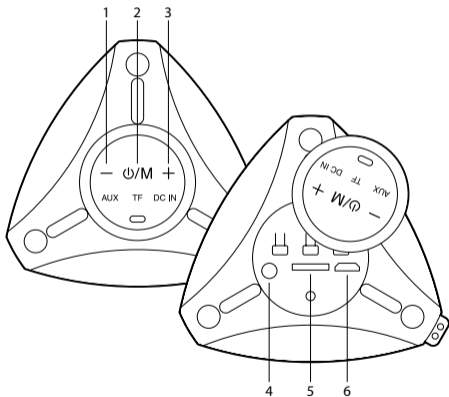

OVLÁDACIE TLAČIDLÁ

1. 1 Hlasitosť -
   TWS
   ◀◀
2. 2 Zapnuté / Vypnuté
   Režim
3. 3 Hlasitosť +
   ▶▶
4. 4 Vstup aux in jack 3,5mm
5. 5 Vstup TF karty
6. 6 Nabíjací vstup micro USB