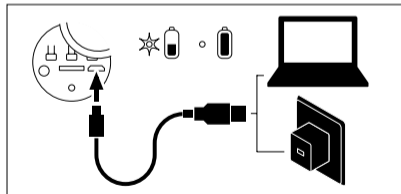

TWS

1			2	
1				
2				
3				3s
4				x2
5	 "Right channel"		 "Left channel"	

1			2	
	x2			

COME RICARICARE?