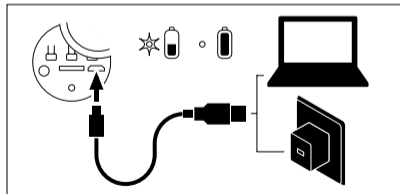

TWS

1			2	
1				
2				
3				3s
4				x2
5	 "Right channel"		 "Left channel"	

1			2	
		x2		

JAK ŁADOWAĆ?