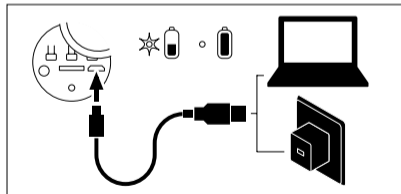

TWS

1			2	
1				
2				
3				3s
4				x2
5	 "Right channel"			 "Left channel"

1			2	
	x2			

HVORDAN LADER DU OP?