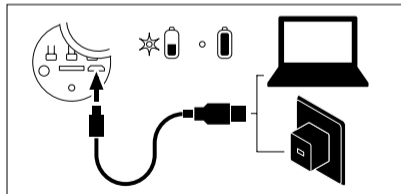

TWS

1			2	
1				
2				
3				3s
4				x2
5				
	"Right channel"			"Left channel"

1			2	
		x2		

HOE OPLADEN?