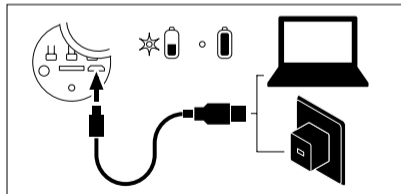

BLUETOOTH-LÄGE

1 TF → BT x2	2 "Bluetooth mode"
3 NGS Roller Ride	4 "Connected"

AUX-INGÅNG

1 	2
-------	-------

TWS

	1 		2 
1			
2			
3			 3s
4			 x2
5	 "Right channel"		 "Left channel"

1 		2 
 x2		

HUR LADDAR MAN?