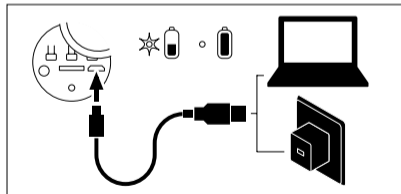

REŽIM BLUETOOTH

1 TF → BT 	2 "Bluetooth mode"
3 	4 "Connected"

AUX IN

1 	2
-------	-------

TWS

	1		2
1			
2			
3			 3s
4		 x2	
5	 "Right channel"		 "Left channel"

1		2
 x2		

JAK NABÍJET?