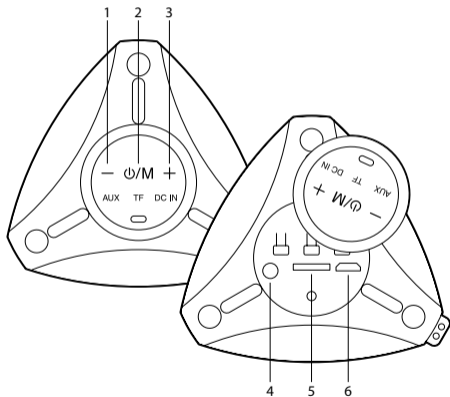

OHJAUSPAINIKKEET

1. 1 Äänenvoimakkuus -
   TWS
   ◀◀
2. 2 Päälle / kiinni
   Tila
3. 3 Äänenvoimakkuus +
   ▶▶
4. 4 Jack 3,5mm Aux in -portti
5. 5 TF -korttipaikka
6. 6 Micro USB -latausportti

3s "Beep"	5s "Power off"

TF-TILA

	▶	◀	◀+
	3s	2s	2s
	||	◀◀	▶▶
	3s	2s	2s

BLUETOOTH-TILA

1 TF → BT x2	2 "Bluetooth mode"
3 NGS Roller Ride	4 "Connected"

AUX IN

1 	2