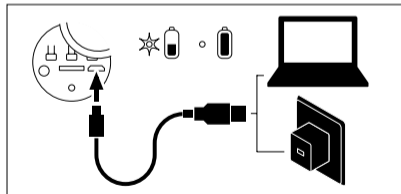

TWS

1			2	
1				
2				
3				3s
4				x2
5	 "Right channel"		 "Left channel"	

1			2	
		x2		

HOW TO CHARGE?