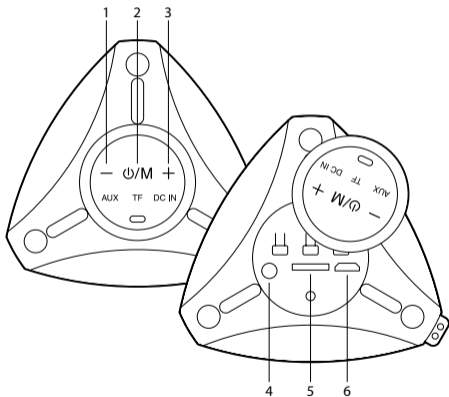

VALDYMO MYGTUKAI

1. 1 Garsas -
   TWS
   ⏪
2. 2 Ijungta/išjungta
   Režimai
3. 3 Garsas +
   ⏩
4. 4 AUX įvestis jack 3,5mm
5. 5 "TF" kortelės lizdas
6. 6 Micro USB įkrovimo įvadas