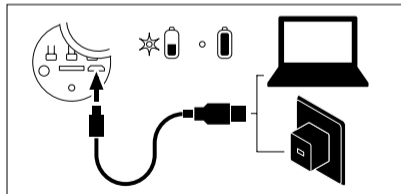

TWS

1			2	
1				
2				
3				3s
4				x2
5	 "Right channel"		 "Left channel"	

1			2	
		x2		

HVORDAN LADE?